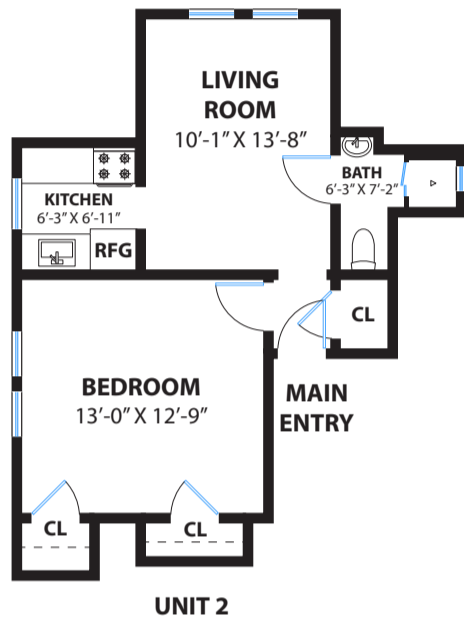

4372 MONTGOMERY STREET

OAKLAND

UNIT 2

UNIT 4
MAIN LEVEL

UNIT 4
UPPER LEVEL

UNIT 1

UNIT 3
MAIN ENTRY

UNIT 3

STORAGES LEVEL

DISCLAIMER: RENDERING BY OPEN HOMES PHOTOGRAPHY. ALL MEASUREMENTS ARE APPROXIMATE AND MAY NOT BE EXACT. DO NOT RELY ON THE ACCURACY OF THIS FLOOR PLAN WHEN DETERMINING THE PRICE OF A PROPERTY OR MAKING DECISIONS REGARDING BUYING OR SELLING OF PROPERTIES WITHOUT INDEPENDENT VERIFICATION.