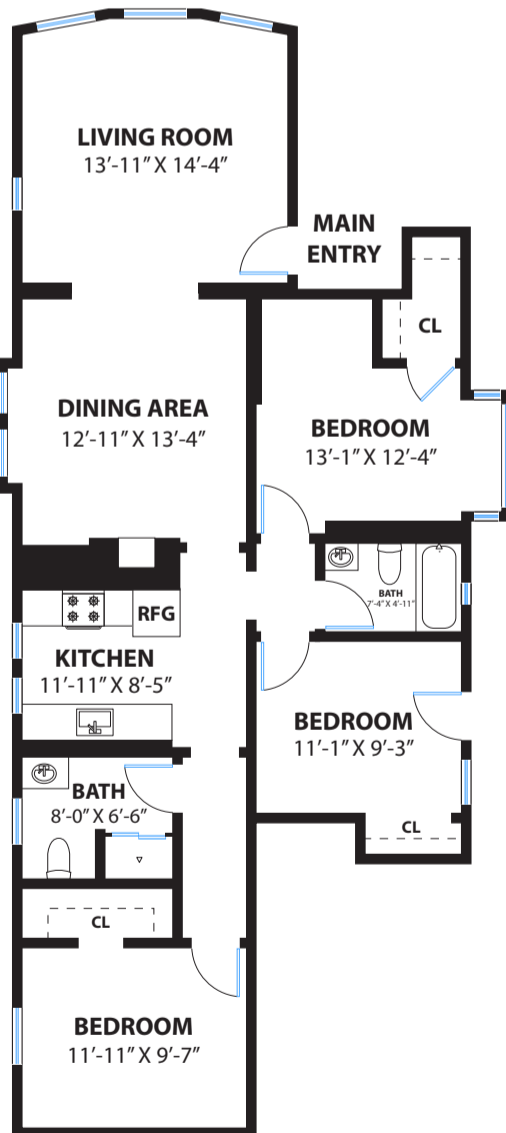

4372 MONTGOMERY STREET

OAKLAND

UNIT 2

UNIT 4
MAIN LEVEL

UNIT 4
UPPER LEVEL

UNIT 1

UNIT 3
MAIN ENTRY

UNIT 3

STORAGES LEVEL

DISCLAIMER: RENDERING BY OPEN HOMES PHOTOGRAPHY. ALL MEASUREMENTS ARE APPROXIMATE AND MAY NOT BE EXACT. DO NOT RELY ON THE ACCURACY OF THIS FLOOR PLAN WHEN DETERMINING THE PRICE OF A PROPERTY OR MAKING DECISIONS REGARDING BUYING OR SELLING OF PROPERTIES WITHOUT INDEPENDENT VERIFICATION.