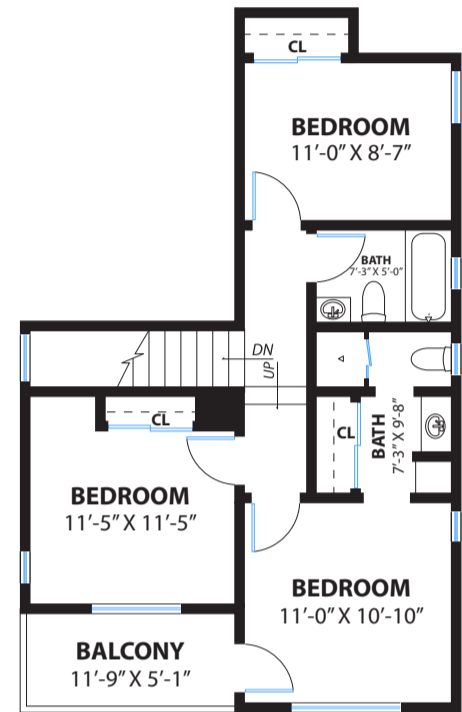

4372 MONTGOMERY STREET

OAKLAND

UNIT 2

UNIT 4
MAIN LEVEL

UNIT 4
UPPER LEVEL

UNIT 1

UNIT 3
MAIN ENTRY

UNIT 3

STORAGES LEVEL

DISCLAIMER: RENDERING BY OPEN HOMES PHOTOGRAPHY. ALL MEASUREMENTS ARE APPROXIMATE AND MAY NOT BE EXACT. DO NOT RELY ON THE ACCURACY OF THIS FLOOR PLAN WHEN DETERMINING THE PRICE OF A PROPERTY OR MAKING DECISIONS REGARDING BUYING OR SELLING OF PROPERTIES WITHOUT INDEPENDENT VERIFICATION.